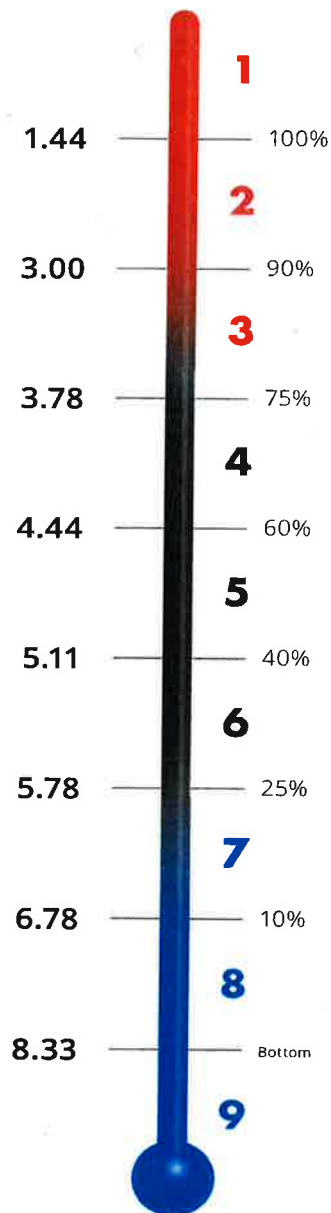

2018 Alps Certificate of Outstanding Progress

Drayton Manor High School Academy

TOP 10%
Nationally

3 Year
T Score = 3.00

Well done!

Mary Ahern
Chief Executive

National position compared to the A level outcomes
of 2,817 schools and colleges in the UK