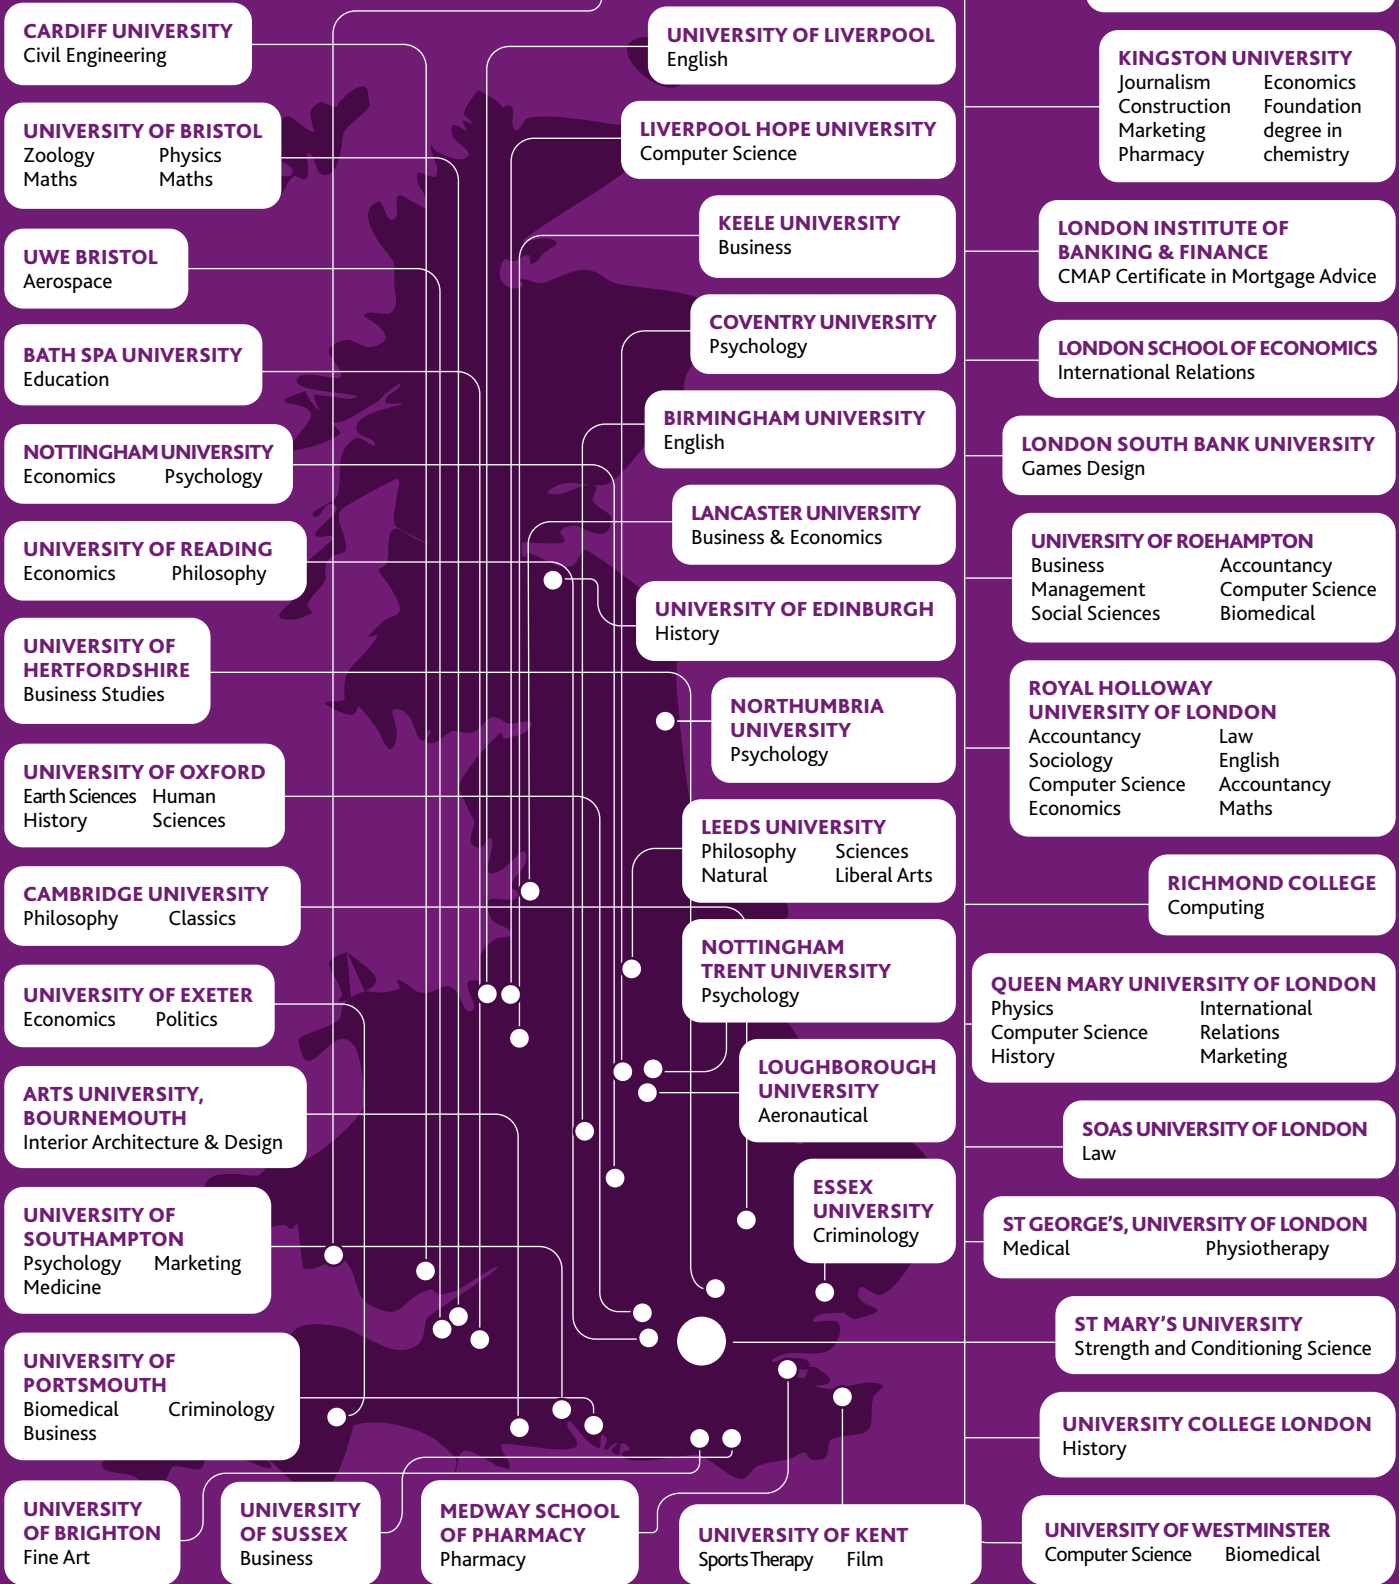

# UNIVERSITY DESTINATIONS 2020

**CARDIFF UNIVERSITY**  
Civil Engineering

**UNIVERSITY OF BRISTOL**  
Zoology    Physics  
Maths      Maths

**UWE BRISTOL**  
Aerospace

**BATH SPA UNIVERSITY**  
Education

**NOTTINGHAM UNIVERSITY**  
Economics    Psychology

**UNIVERSITY OF READING**  
Economics    Philosophy

**UNIVERSITY OF HERTFORDSHIRE**  
Business Studies

**UNIVERSITY OF OXFORD**  
Earth Sciences    Human  
History            Sciences

**CAMBRIDGE UNIVERSITY**  
Philosophy    Classics

**LIVERPOOL HOPE UNIVERSITY**  
Computer Science

**KEELE UNIVERSITY**  
Business

**COVENTRY UNIVERSITY**  
Psychology

**BIRMINGHAM UNIVERSITY**  
English

**LANCASTER UNIVERSITY**  
Business & Economics

**UNIVERSITY OF EDINBURGH**  
History